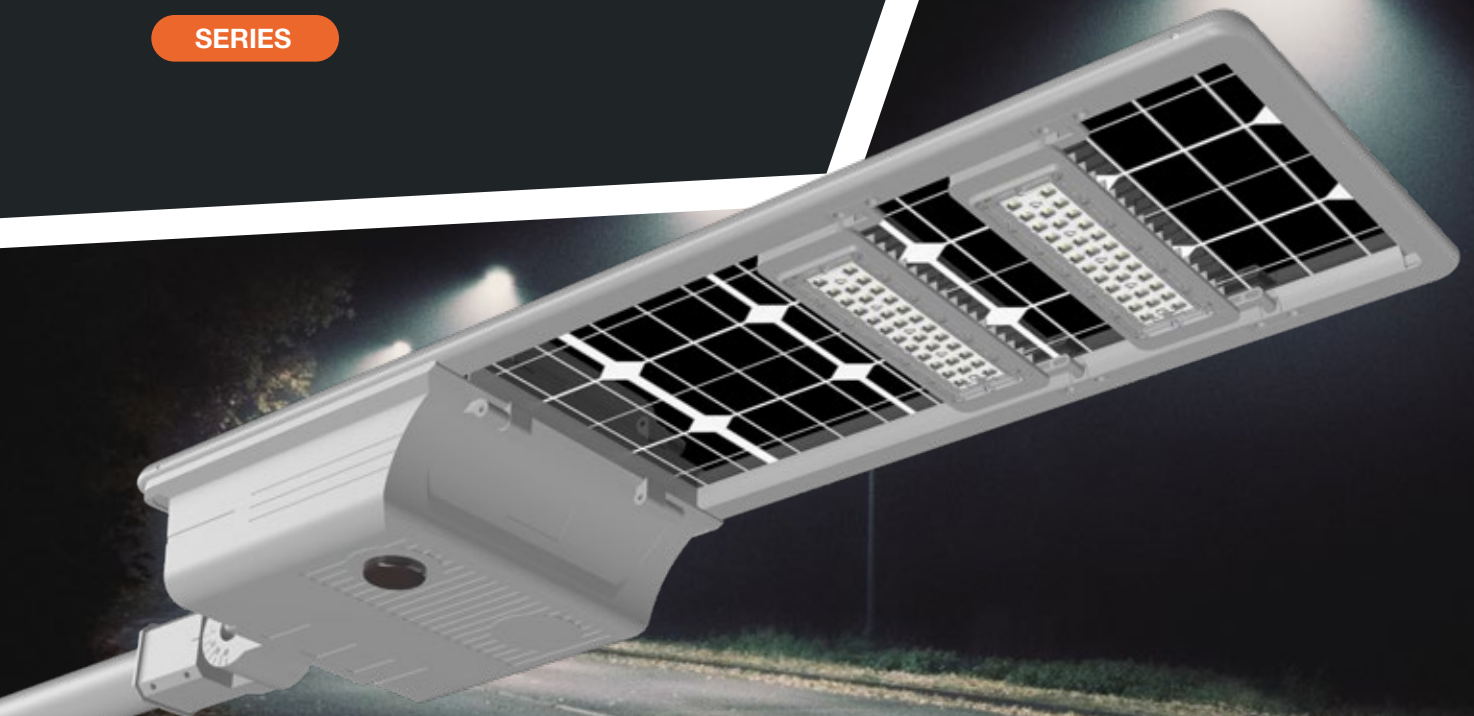

## SOLAR Eagle XT

SERIES

***CARPARKS, PATHWAYS,  
MINING, RURAL, MARINAS,  
CONSTRUCTION SITES***

## TECHNICAL

Light Source	LUMILEDS LEXEON 5050
Body	Die-casting aluminium, Anti-corrosion
Body Colour	GREY RAL9006 ( option black )
Fasteners	Stainless Steel Grade 316
Colour Temperature	5000K ( also available in 3000k, 4000k & NSP Amber* options)
Average LED & Control Gear Life	>50,000 hrs
Beam Angle	Type III (Type II and Type IV available)
Efficacy	220 Lm/w
CRI	Ra >70 (80/90 available)
Lens Material	Mitsubishi Optical Grade Polycarbonate UV Rated
Panel Composition (Solar)	Monocrystalline Bifacial
Ambient Temperature Range	( -25 Degree C + 60 Degree C )
Ingress Protection Rating	IP65
Impact Rating	IK09