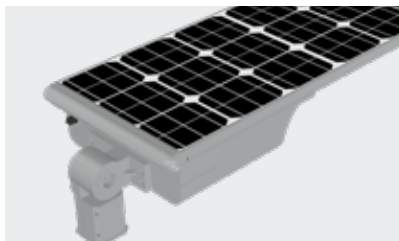

## SOLAR Eagle XT

SERIES

***CARPARKS, PATHWAYS,  
MINING, RURAL, MARINAS,  
CONSTRUCTION SITES***

## TECHNICAL

Light Source	LUMILEDS LEXEON 5050
Body	Die-casting aluminium, Anti-corrosion
Body Colour	GREY RAL9006 ( option black )
Fasteners	Stainless Steel Grade 316
Colour Temperature	5000K ( also available in 3000k, 4000k & NSP Amber* options)
Average LED & Control Gear Life	>50,000 hrs
Beam Angle	Type III (Type II and Type IV available)
Efficacy	220 Lm/w
CRI	Ra >70 (80/90 available)
Lens Material	Mitsubishi Optical Grade Polycarbonate UV Rated
Panel Composition (Solar)	Monocrystalline Bifacial
Ambient Temperature Range	( -25 Degree C + 60 Degree C )
Ingress Protection Rating	IP65
Impact Rating	IK09