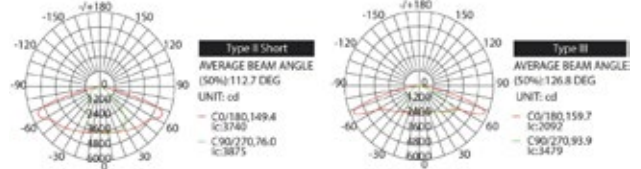

1. Space reserved for photocell sensor
2. Space reserved for occupancy sensor with waterproof seal
3. Tool-free maintenance

PHOTOMETRY

All published Luminaire photometric testing performed to IESNA LM-79-08 standards by a NVLAP accredited Laboratory.