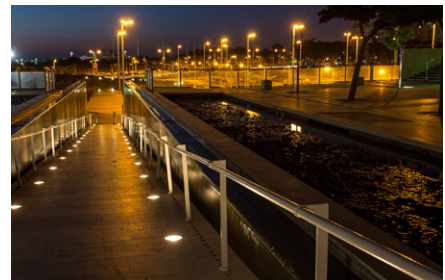

For all enquiries:

team@iqlighting.com.au
1300 475 444
www.iqlighting.com.au