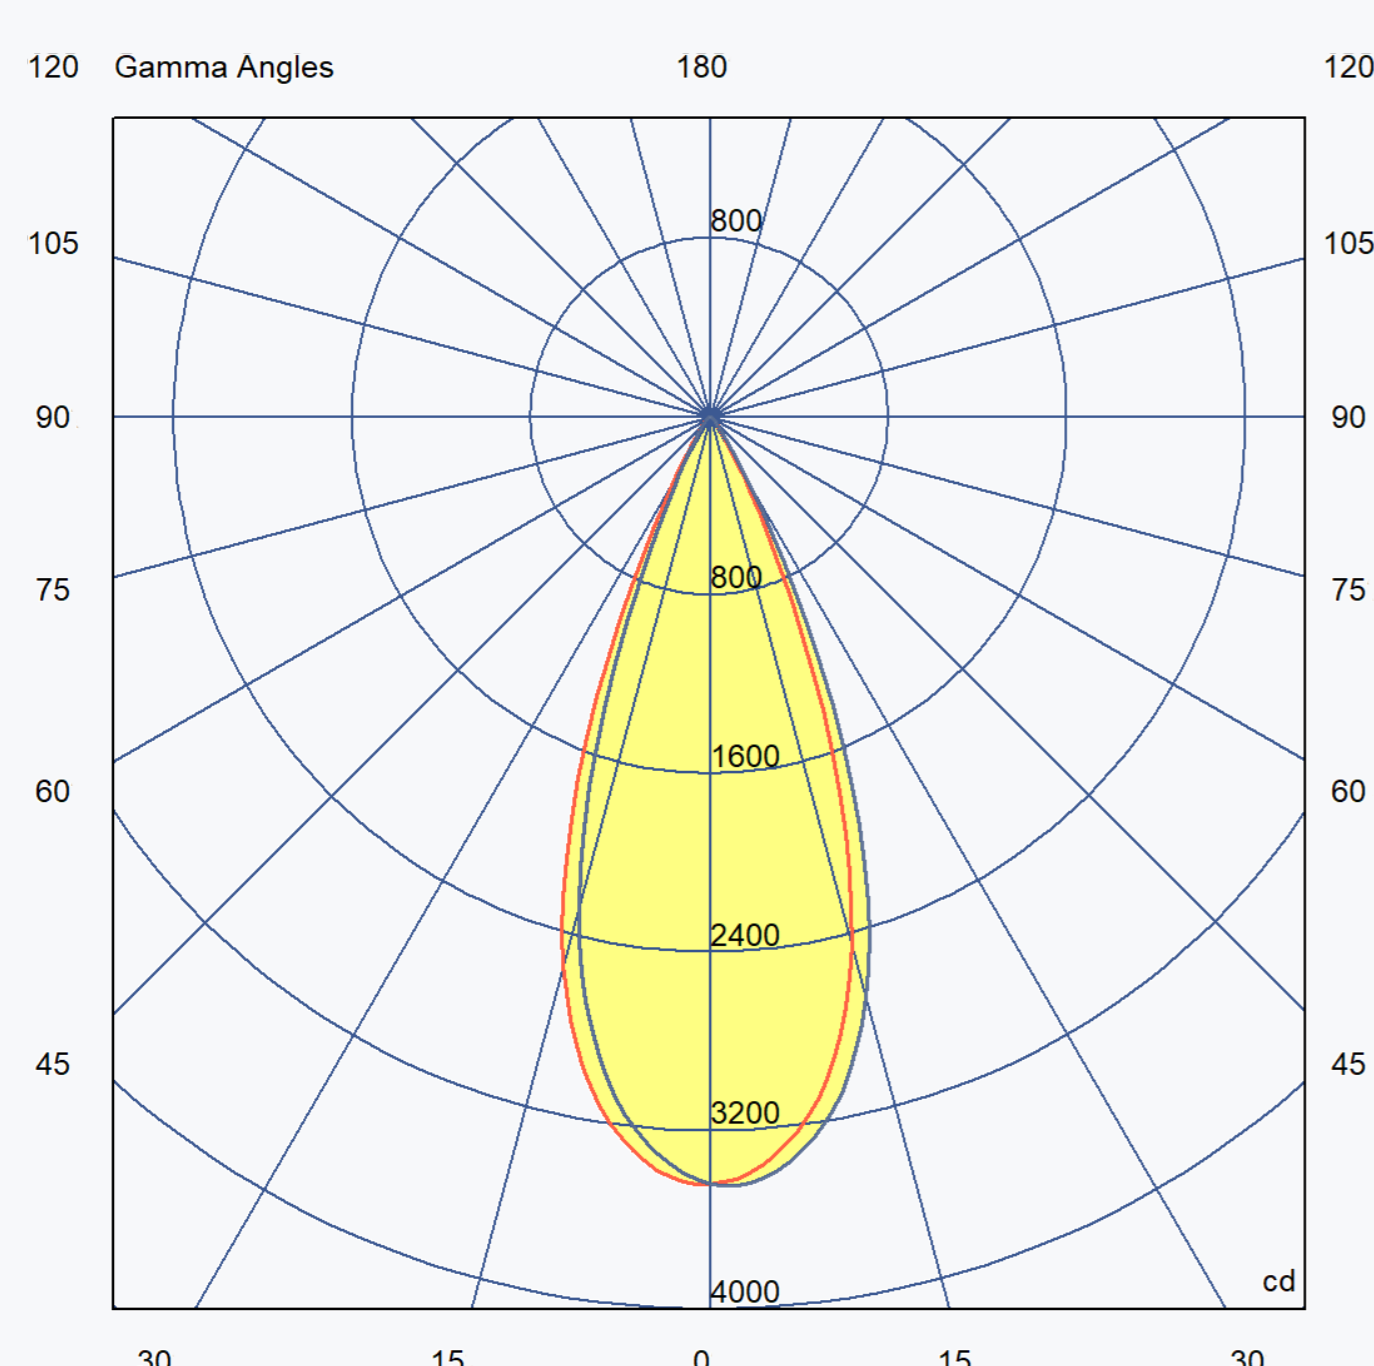

ORION MINI

Tracklight for Retail & Gallery Application

The ORION Series offers precision track lighting with a sleek, low-profile design. Featuring adjustable heads and tunable white, it delivers optimal illumination control. Compatible with DALI, 0-10V, and wireless dimming, the durable aluminum construction ensures high-performance, flicker-free lighting for galleries, hospitality, and architectural applications.

LUMINAIRE SPECIFICATION

Light Source Data

System Power (W)	12 / 15 @ 3000K
Delivered Lumen (lm)	1162 / 1481 @ 3000K
Efficacy (lm)	Up to 97 @ 3000K
LED Color Temperature (K)	2700 / 3000 / 3500 / 4000 / 5000
Beam Angle	15 ° / 24 ° / 38 ° / 60 °
CRI	90
SDCM	<3

General Data

Mounting	Track Mounted
Dimension (mm)	Ø54 x 110
Housing Color	White / Black
Reflector Color	Black
IP Rating	IP20
Lifetime (L80B10)	50,000hrs
Dimming Control	Phase cut / 0-10V / DALI / Casambi
Warranty	5 years