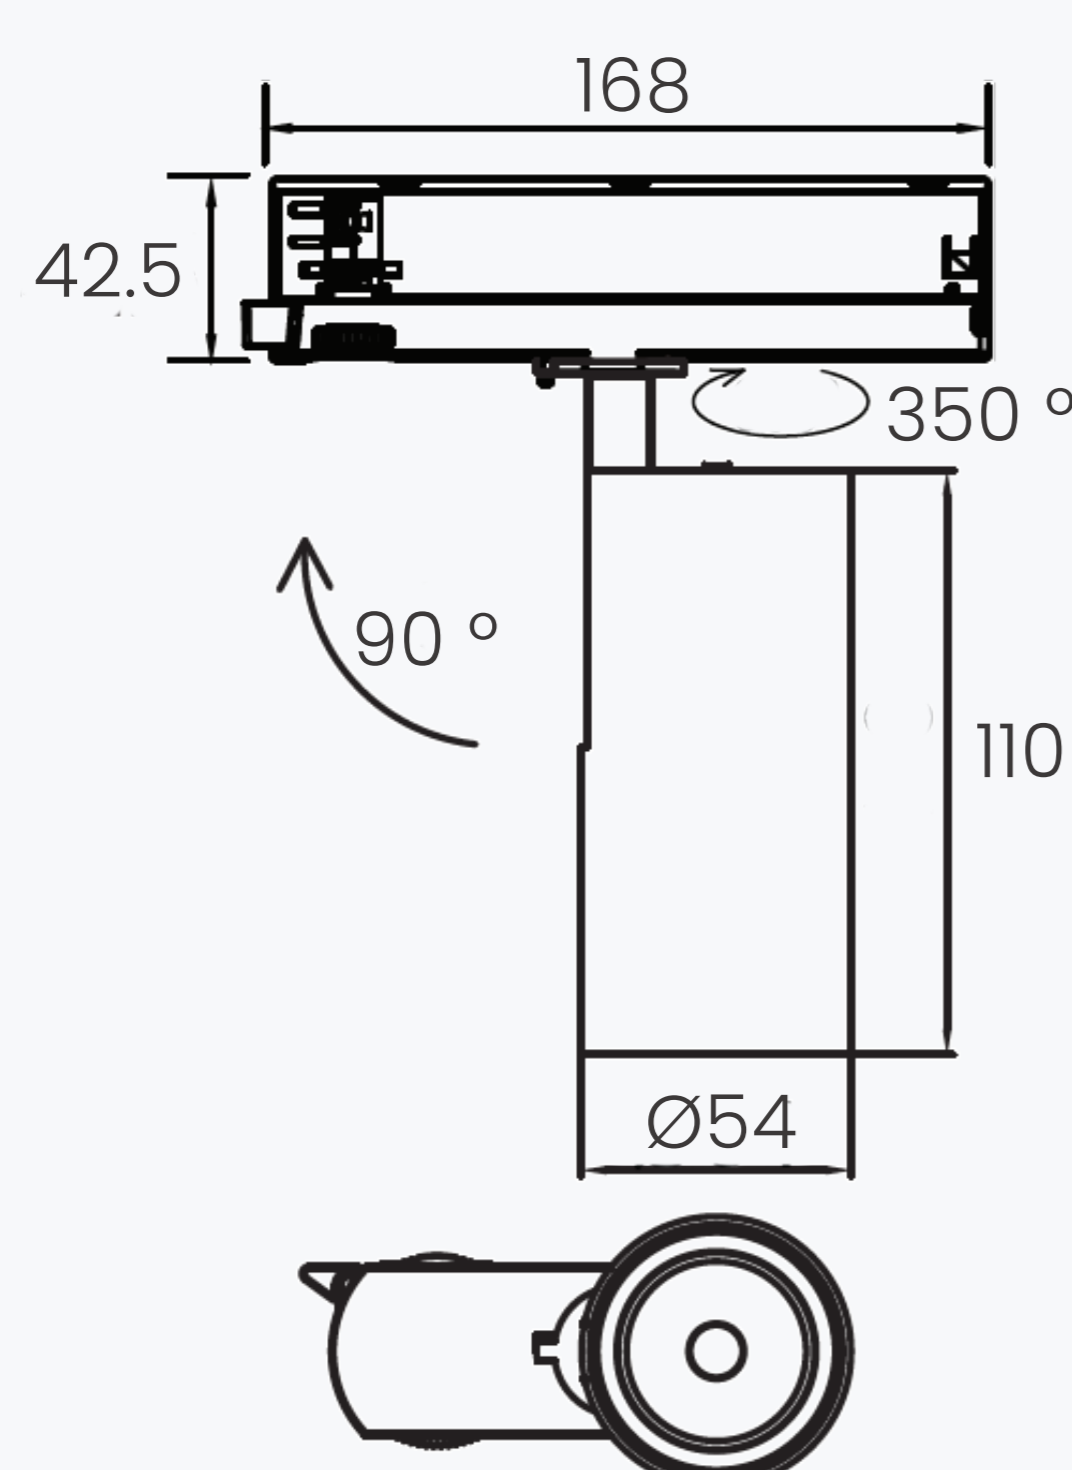

ORION MINI

Tracklight for Retail & Gallery Application

The ORION Series offers precision track lighting with a sleek, low-profile design. Featuring adjustable heads and tunable white, it delivers optimal illumination control. Compatible with DALI, 0-10V, and wireless dimming, the durable aluminum construction ensures high-performance, flicker-free lighting for galleries, hospitality, and architectural applications.

LUMINAIRE SPECIFICATION

Light Source Data

System Power (W)	12 / 15 @ 3000K
Delivered Lumen (lm)	1162 / 1481 @ 3000K
Efficacy (lm)	Up to 97 @ 3000K
LED Color Temperature (K)	2700 / 3000 / 3500 / 4000 / 5000
Beam Angle	15 ° / 24 ° / 38 ° / 60 °
CRI	90
SDCM	<3

General Data

Mounting	Track Mounted
Dimension (mm)	Ø54 x 110
Housing Color	White / Black
Reflector Color	Black
IP Rating	IP20
Lifetime (L80B10)	50,000hrs
Dimming Control	Phase cut / 0-10V / DALI / Casambi
Warranty	5 years